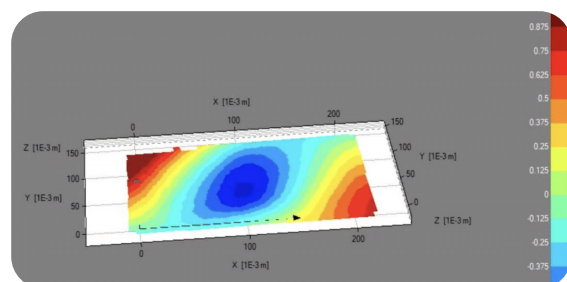

#### Custom Point import introduced

It is now possible to import Point-sequences from a configurable ascii format. These sequences can be loaded as 2D, unscaled or scaled sequences, or 3D sequences which can be plotted against other data. This data can be used for coordinate system definition and plottable analyzable data.

#### Virtual Planes

New functionality for 3D and 6D analysis-where Virtual Planes can be placed out in reference to existing objects and coordinates. These planes can be used for distance calculations, and figuring out exact behaviours of points and targets in a dynamic environment. For cases where there are boundaries on how certain objects move, or where displacement in certain directions are important, this can be a very useful tool.

92 bug fixes for more stability 

Row Number	Time [µs]	Default/Point# [pxels]	Default/Point# [pxels]	Default/Point# [pxels]	Default/Point# [pxels]	Column #
1	0.0000000000000000	454.153043153046	130.153043153046	449.750000000000	126.370000000000	1
2	80000.000000000000	454.153043153046	130.153043153046	449.750000000000	126.370000000000	2
3	80000.000000000000	453.980000000000	130.360000000000	449.640000000000	126.530000000000	3
4	170000.000000000000	453.970000000000	130.420000000000	449.780000000000	126.710000000000	4