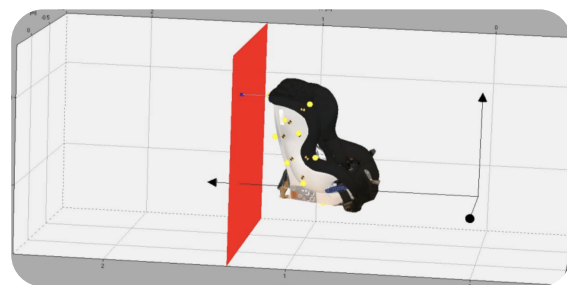

#### Virtual Planes

New functionality for 3D and 6D analysis-where Virtual Planes can be placed out in reference to existing objects and coordinates. These planes can be used for distance calculations, and figuring out exact behaviours of points and targets in a dynamic environment. For cases where there are boundaries on how certain objects move, or where displacement in certain directions are important, this can be a very useful tool.

#### Improved DIC tracking

DIC-tracking has been improved and sped up for cases involving gradual rotation.

It is possible to set up custom directories for use with Camera Control together with archive object attributes-contact Image Systems for more information.

92 bug fixes for more stability 

Row Number	Time [µs]	Default/Point# [pxels]	Default/Point# [pxels]	Default/Point# [pxels]	Default/Point# [pxels]	Column #
1	0.0000000000000000	454.153043153046	130.153043153046	449.750000000000	126.370000000000	1
2	80000.000000000000	454.153043153046	130.153043153046	449.750000000000	126.370000000000	2
3	80000.000000000000	453.980000000000	130.360000000000	449.640000000000	126.530000000000	3
4	170000.000000000000	453.970000000000	130.420000000000	449.780000000000	126.710000000000	4